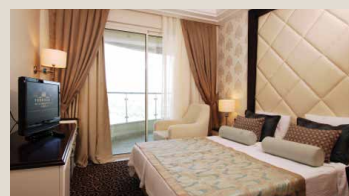

STANDARD ROOM

- » A double size bed or two single size bed
- » 24 m²
- » Partial Sea View
- » Balcony
- » Jacuzzi
- » Split Aircondition
- » Hairdryer
- » Phone
- » Carpet Floor
- » Safe Box
- » Mini Bar
- » Satellite Tv with International Channels
- » Max. 3 Guests Can Accommodate (3+1 infant not accepted)
- » Wifi access is complimentary.

DELUXE SUITE

- » A double size bed with spacious sitting area, comfortable corner sitting unit can also be converted to a single bed.
- » 50 m²
- » Partial Sea View
- » Large Balcony
- » Jacuzzi
- » Split Aircondition
- » Hairdryer
- » Phone
- » Carpet Floor
- » Safe Box
- » Mini Bar
- » Satellite Tv with International Channels
- » Max. 3 Guests can Accommodate
- » Wifi access is complimentary.

FAMILY SUITE

- » A bedroom with french bed, a second bedroom with twin beds and one living room.
- » 102 m²
- » Sea and Land View
- » Large Balcony
- » Split Aircondition
- » Hairdryer
- » Phone
- » Marble Floor
- » Mini Bar
- » Satellite Tv With International Channels
- » Min. 3 to Max. 5 Guest Can Stay In Comfort.
- » Cooking Facilities (mini fridge, microwawe, washing machine dish washer, oven)
- » Tea & Coffee Facilities
- » Wifi access is complimentary.